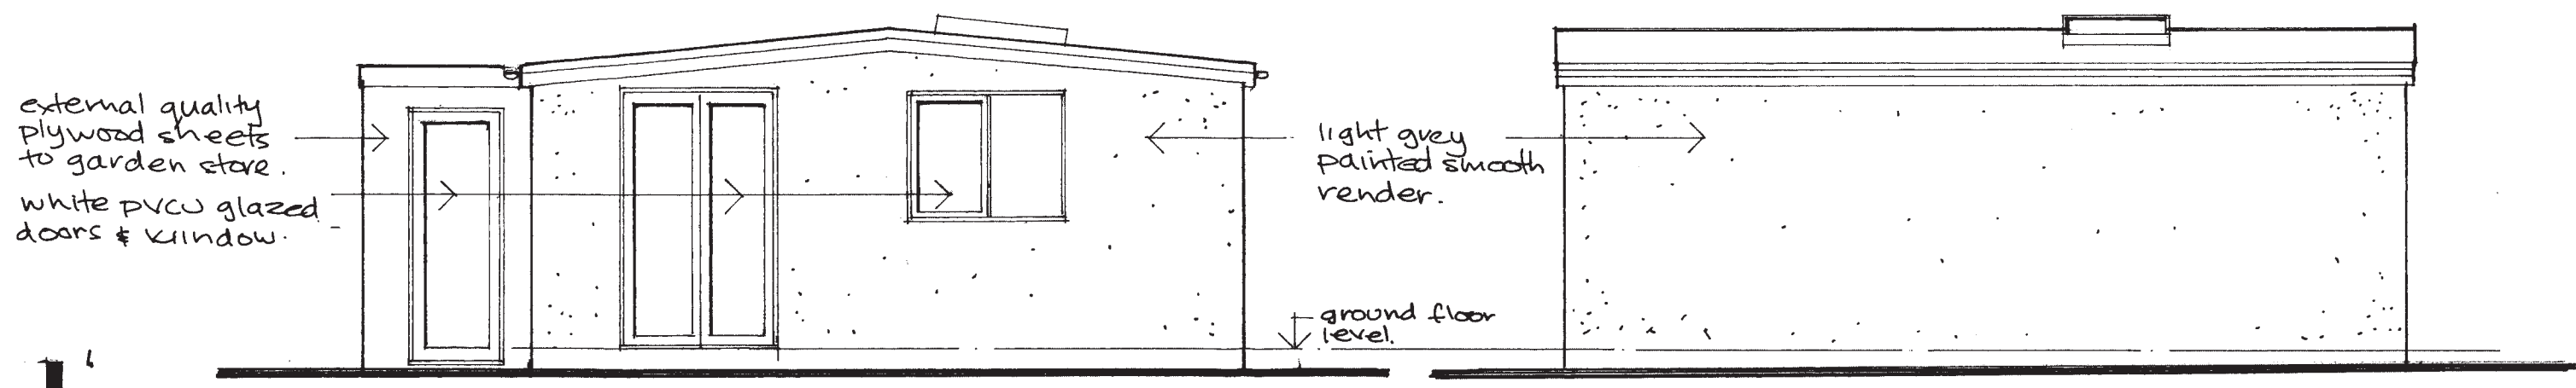

external quality plywood faced door.
light grey painted smooth render.

external quality plywood sheets to garden store.

ground floor level.

REAR ELEVATION

SIDE ELEVATION

external quality plywood sheets to garden store.
white PVCU glazed doors & window.

light grey painted smooth render.

ground floor level.

FRONT ELEVATION

SIDE ELEVATION

London Borough of Merton

21 AUG 2014

Planning Development Control

SCALE : 1/50 AT A3